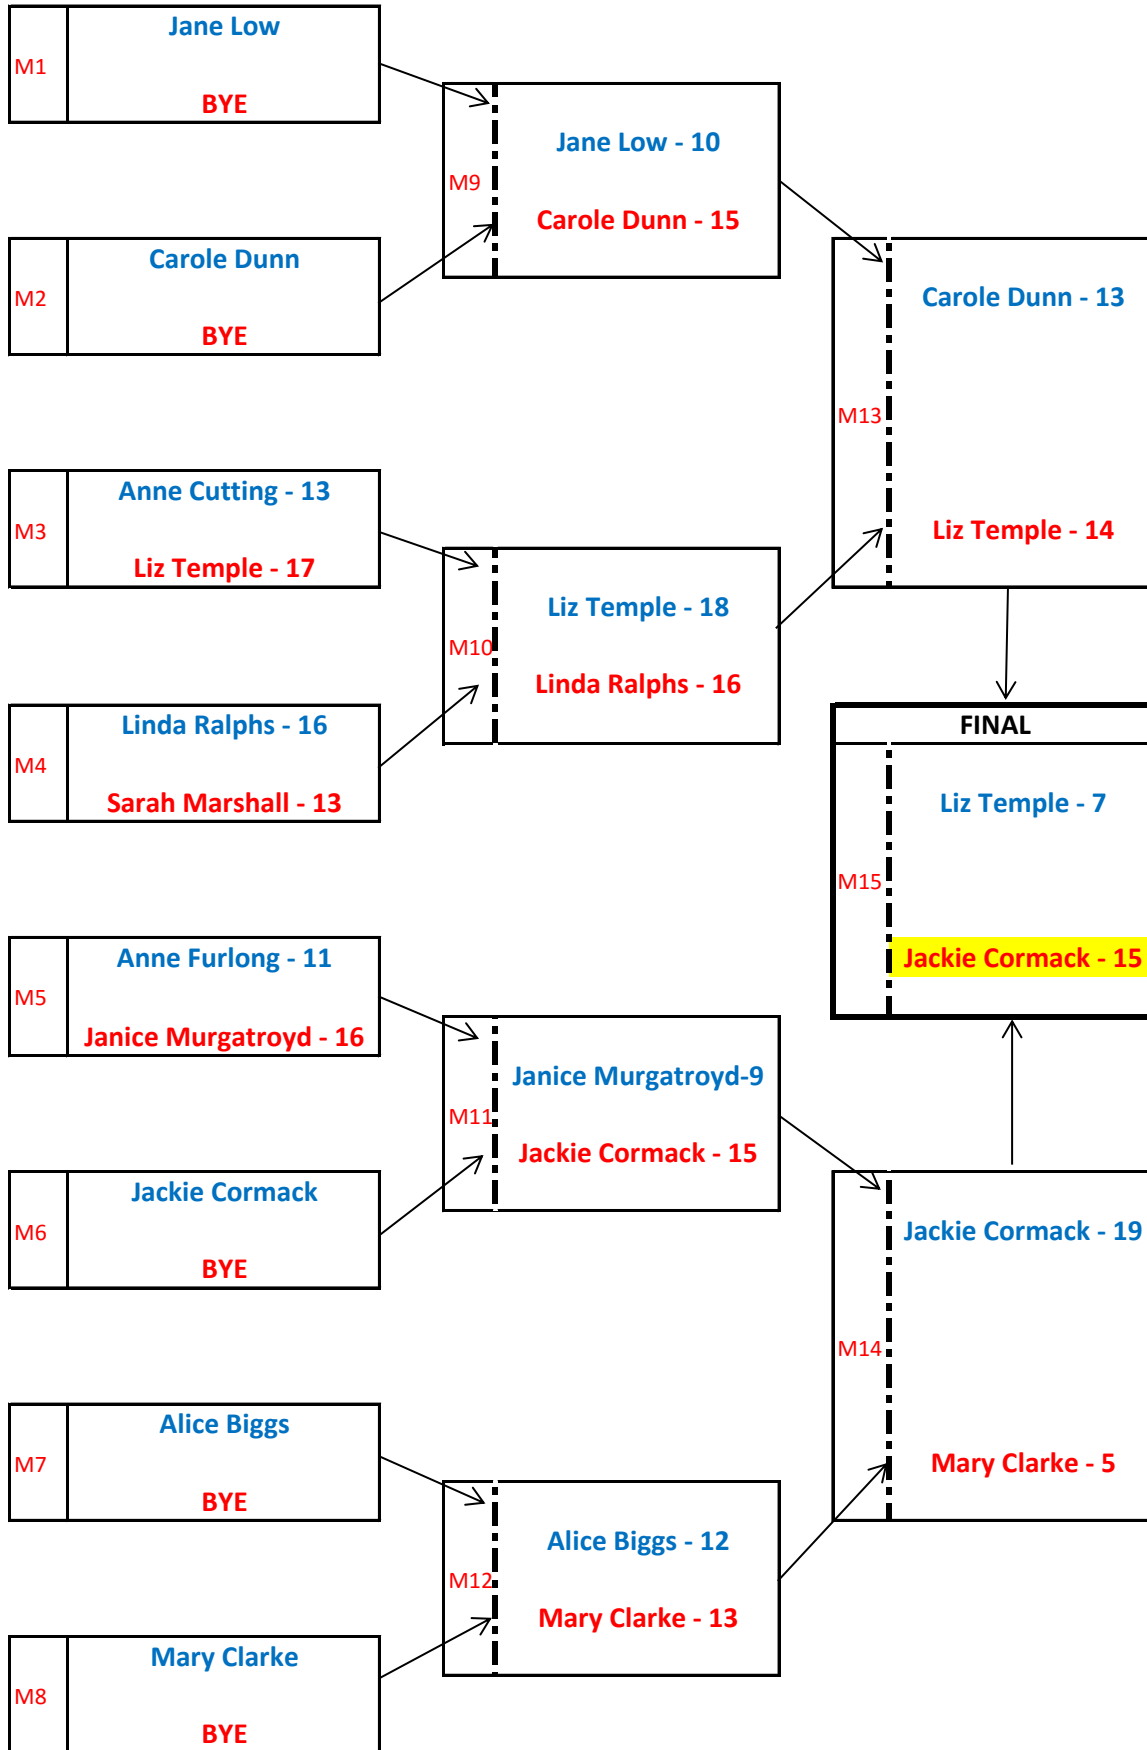

Ladies 2-wood Singles - official start date: June 26

Round 1: by July 18
(Contact: by June 30)

Round 2: by August 7
(Contact: by July 21)

Semi-Final: by August 31
(Contact: by August 10)

Singles - official start date: June 26