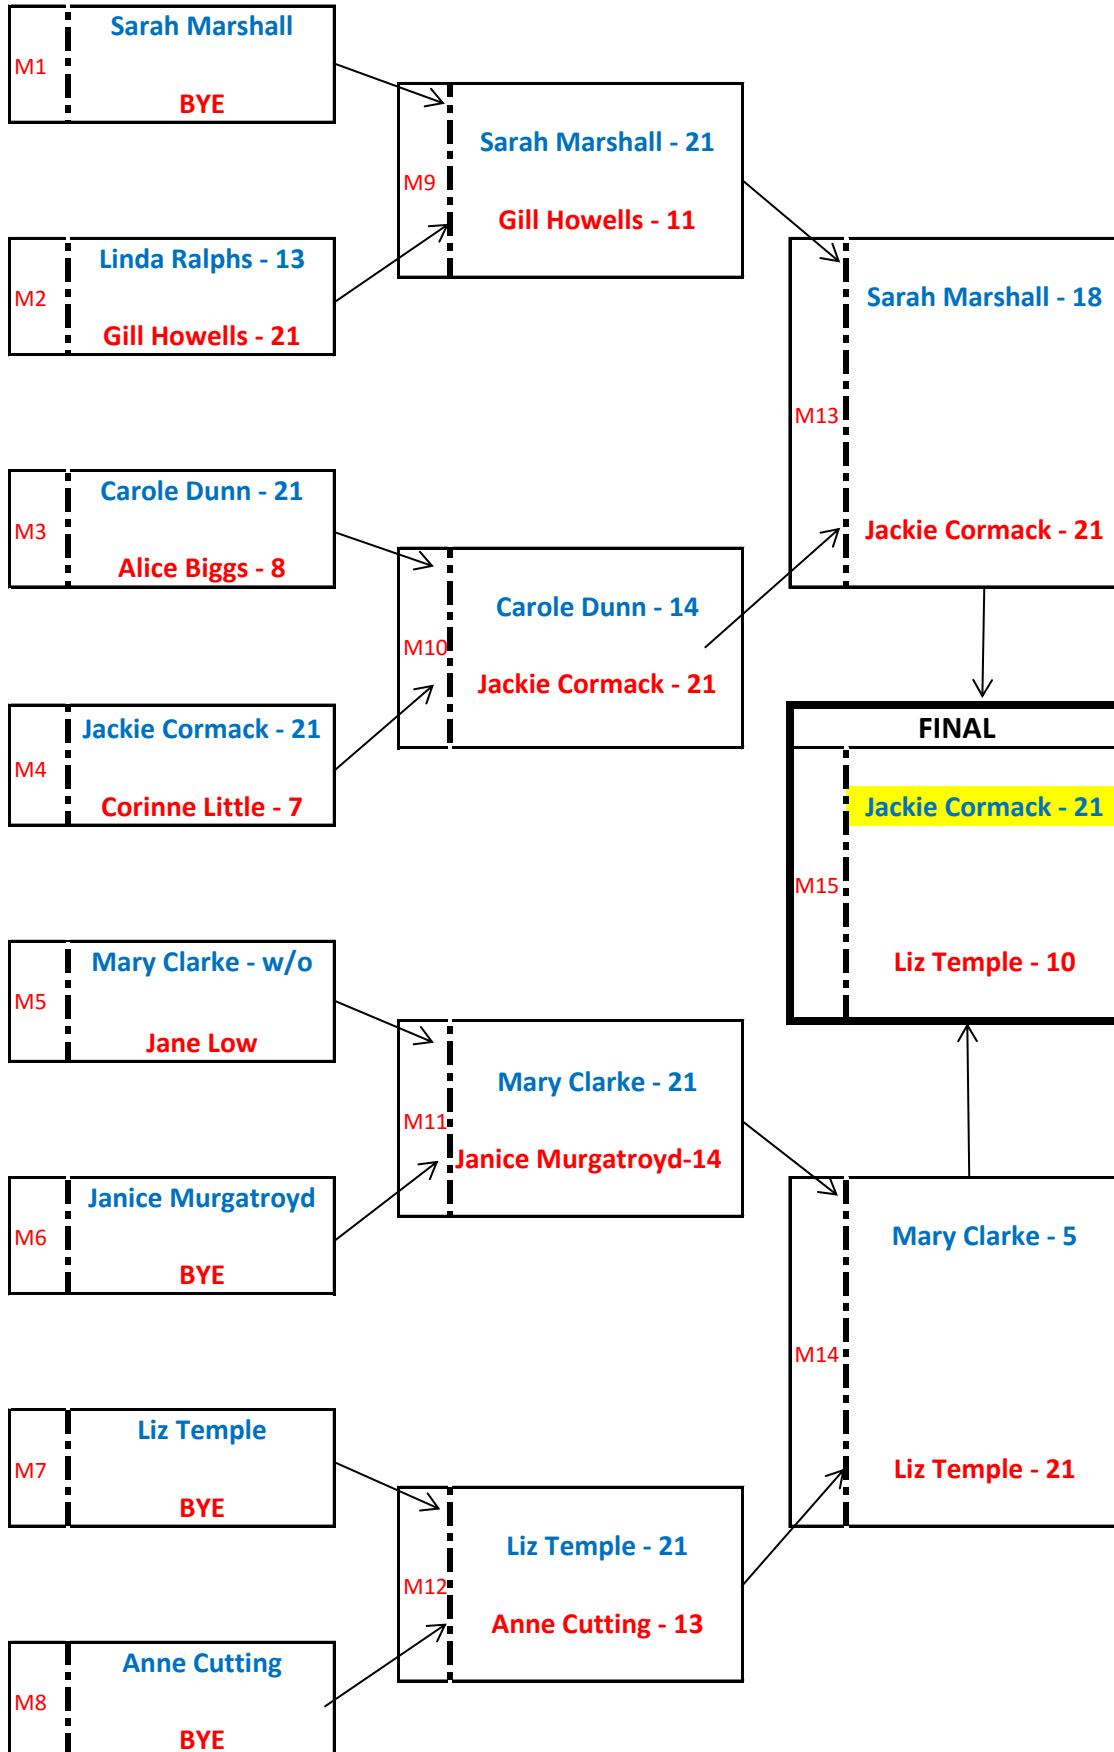

Ladies Singles - official start date: June 26

Round 1: by July 18

(Contact: by June 30)

Round 2: by August 7

(Contact: by July 21)

Semi-Final: by August 31

(Contact: by August 10)

Ladies Singles - official start date: June 26