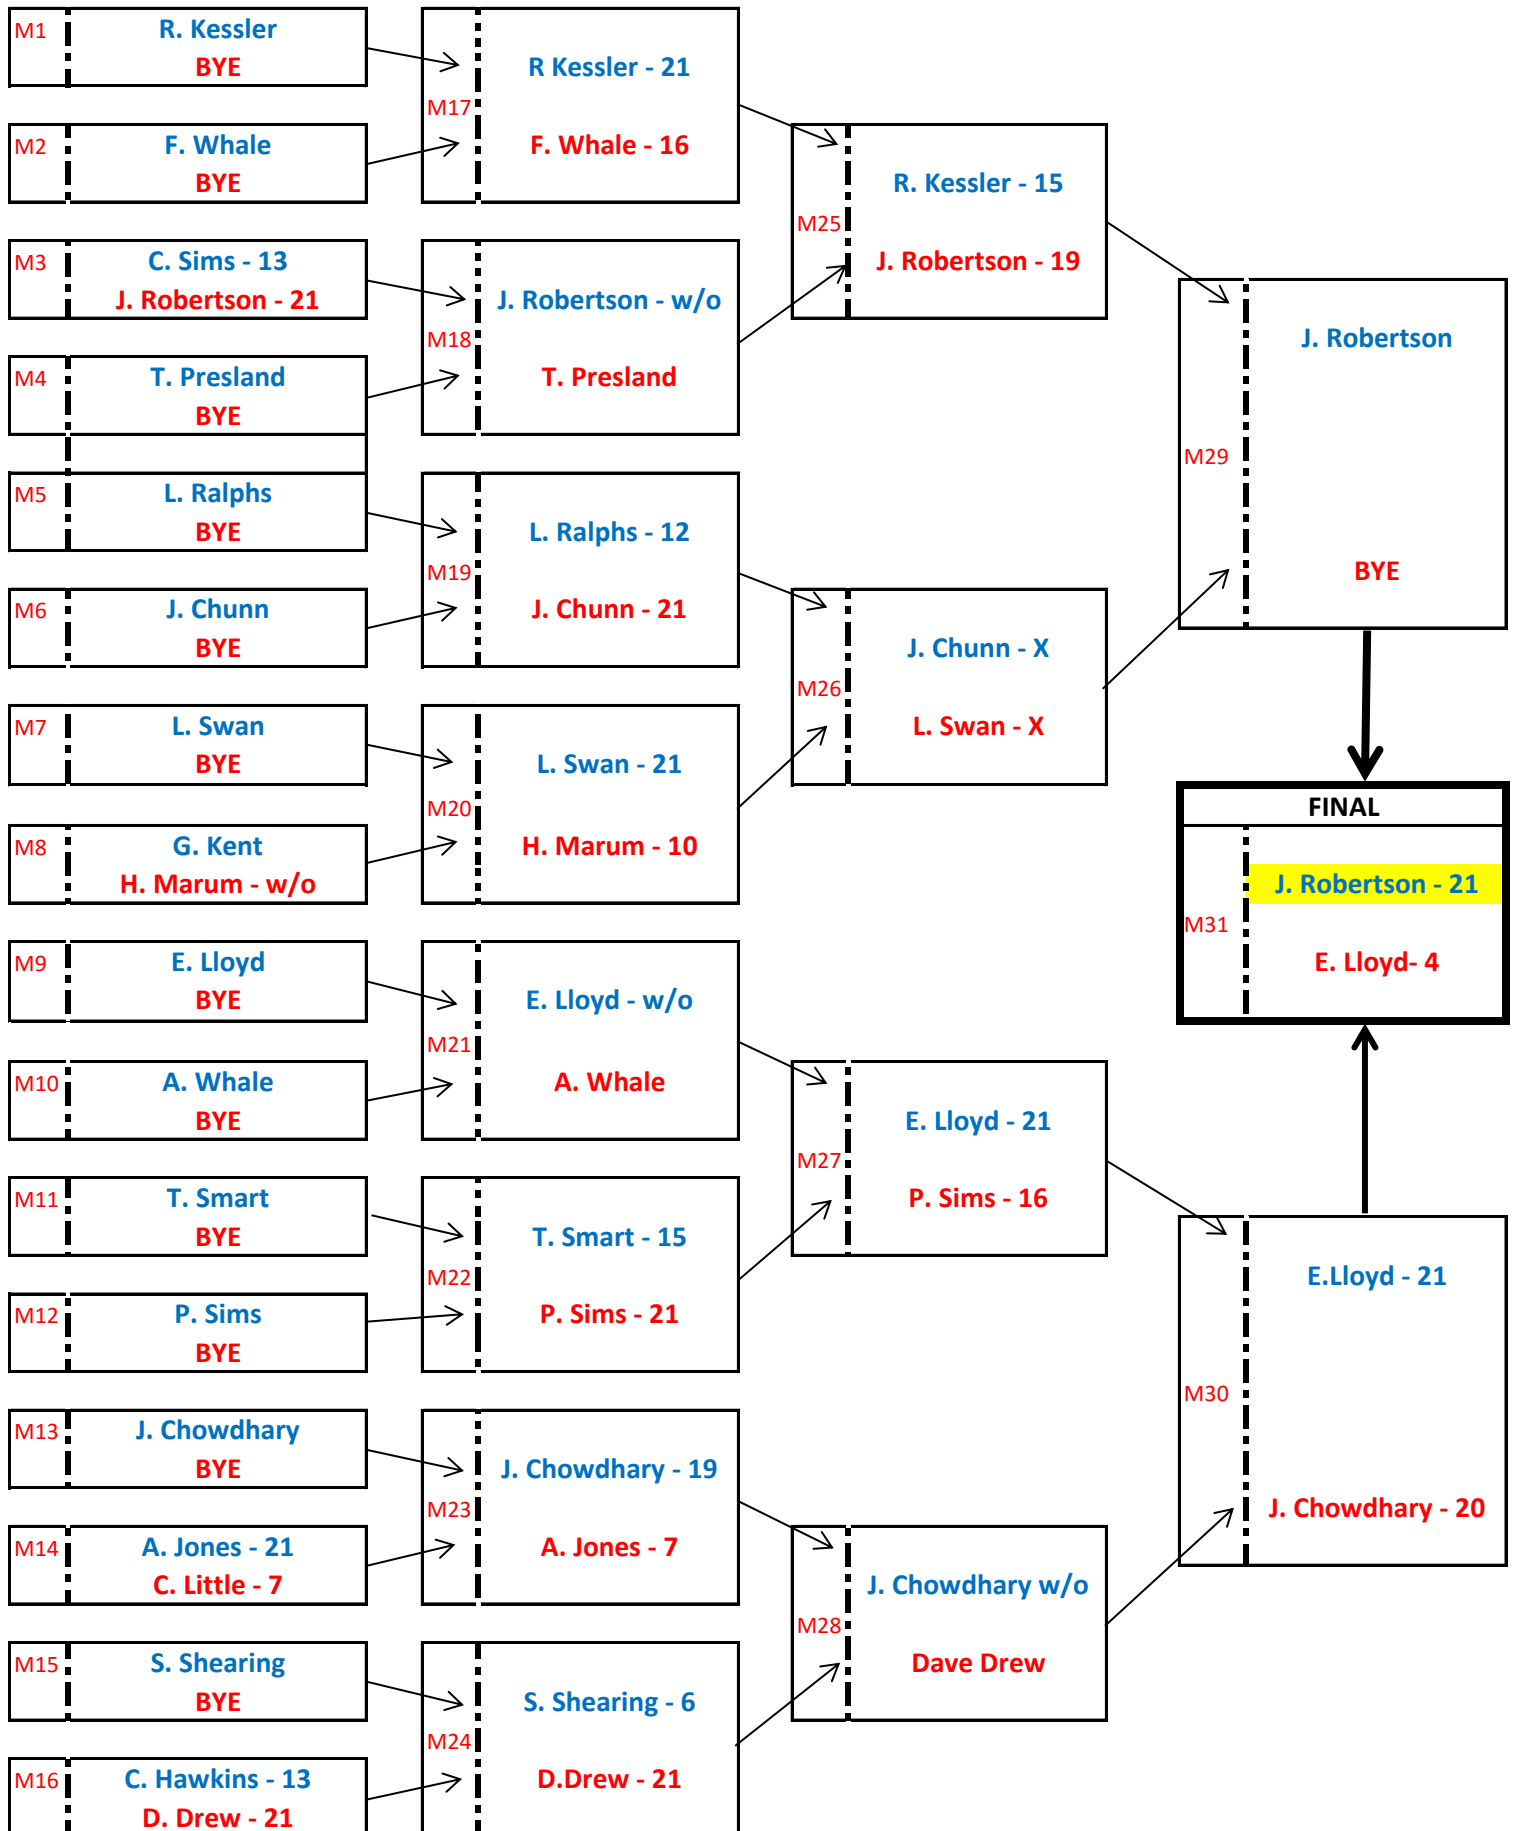

Novice Singles - official start date: June 8

Round 1: by July 10
(Contact: by June 12)

Round 2: by July 31
(Contact: by July 13)

Round 3: by August 17
(Contact: by Aug 3)

Semi-Final: by August 31
(Contact: by August 20)

Novice Singles - official start date: June 8