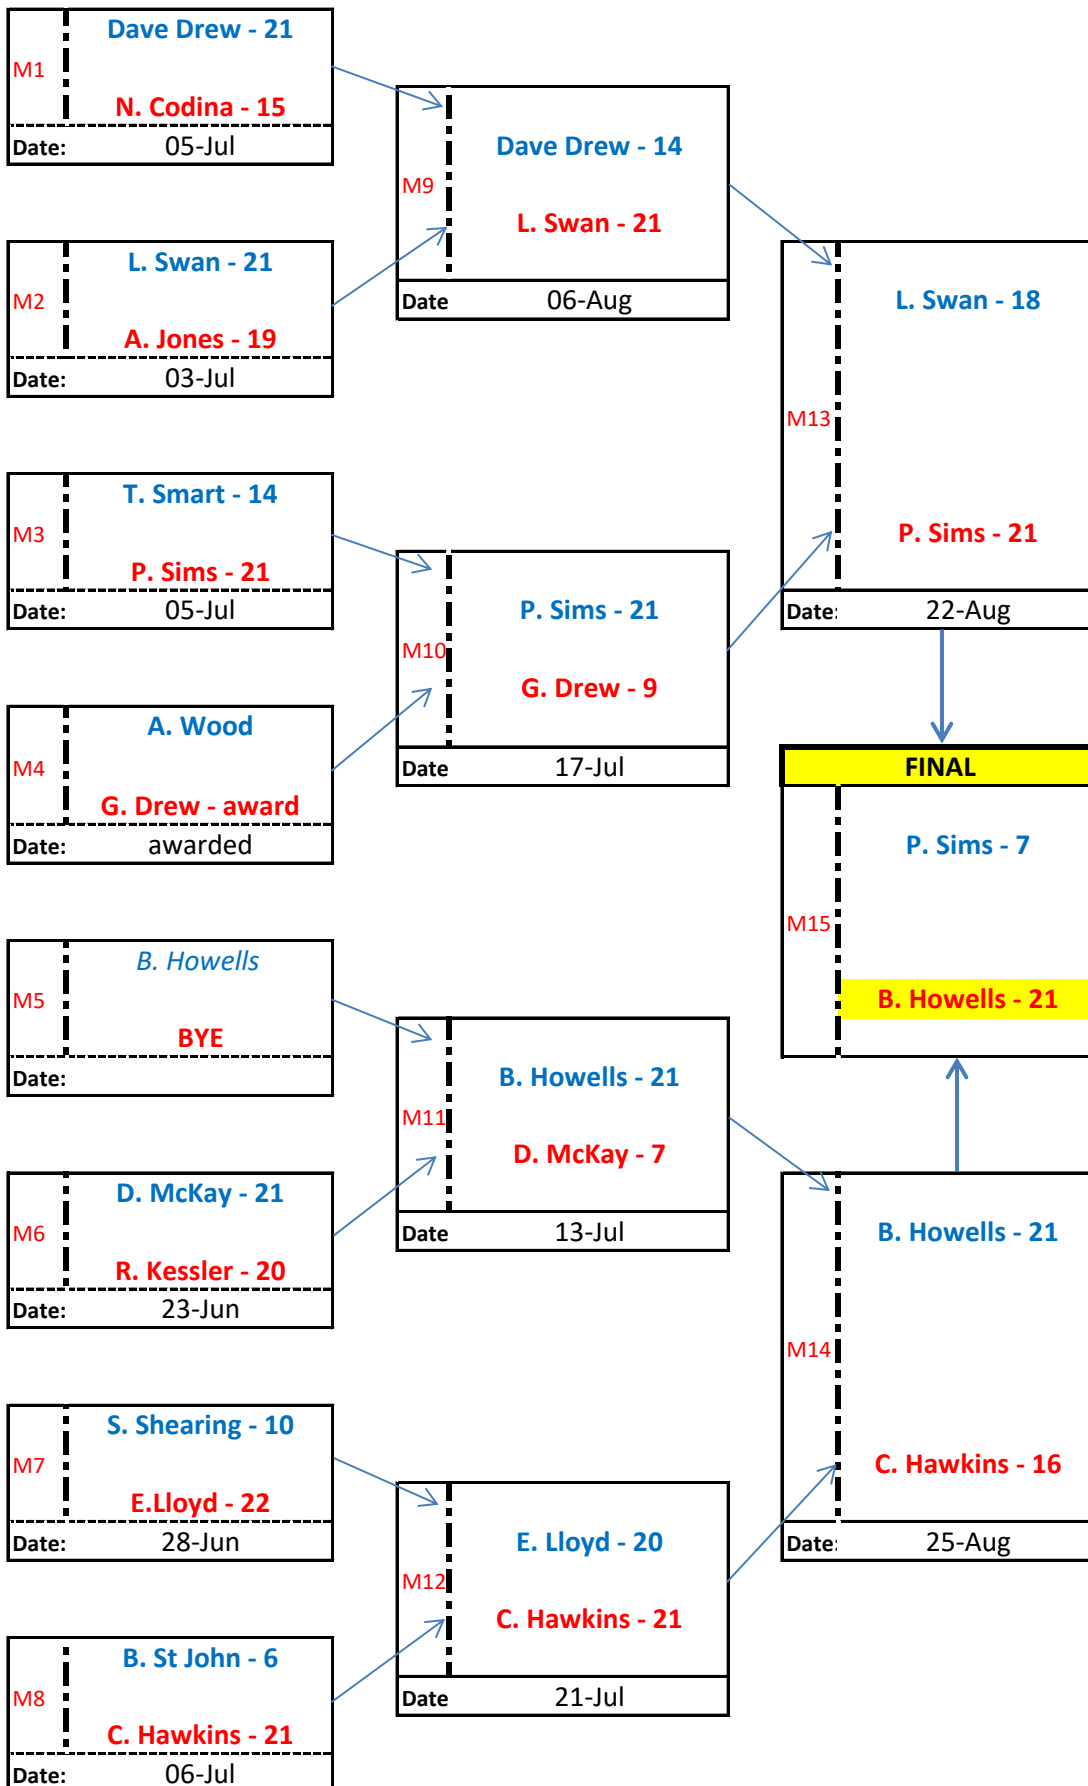

Novice Singles

Round 1: by July 14
(Contact: by June 16)

Round 2: by August 10
(Contact: by July 17)

Semi-Final: by Sep 1
(Contact: by August 13)

Player in Blue: initial contact with opponent by the contact date to set up the match

Novice Singles